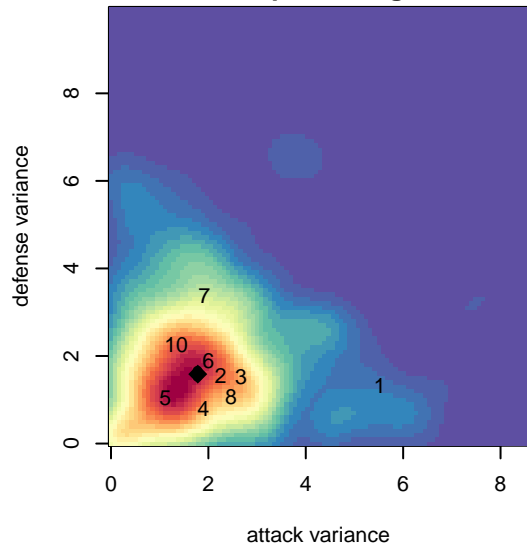

**attack and defense variance (black dot)
relative to other teams
and top 10 in region**