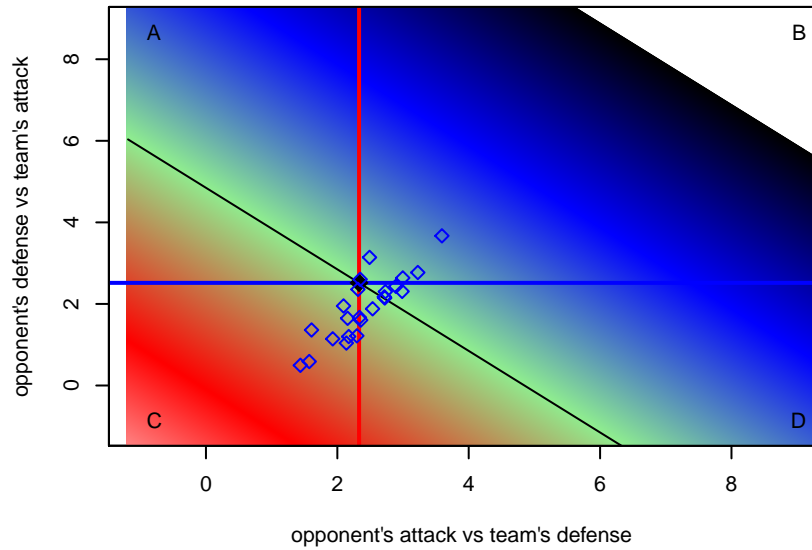

**attack and defense rating
relative to others at age
and all opponents in last 13 months**

**attack and defense rating
relative to others at age
and all opponents in last 13 months**

Performance relative to 13 month average

Performance relative to 13 month average

Distribution of opponents
 Red = Lose zone, Blue = Win zone, Green = Even
 Black line separates win/lose zones

lot. A=Neither has attack advantage, B=Opponent has both attack and defense advantage, C=Opponent has both attack and defense disadvantage, D=Both have