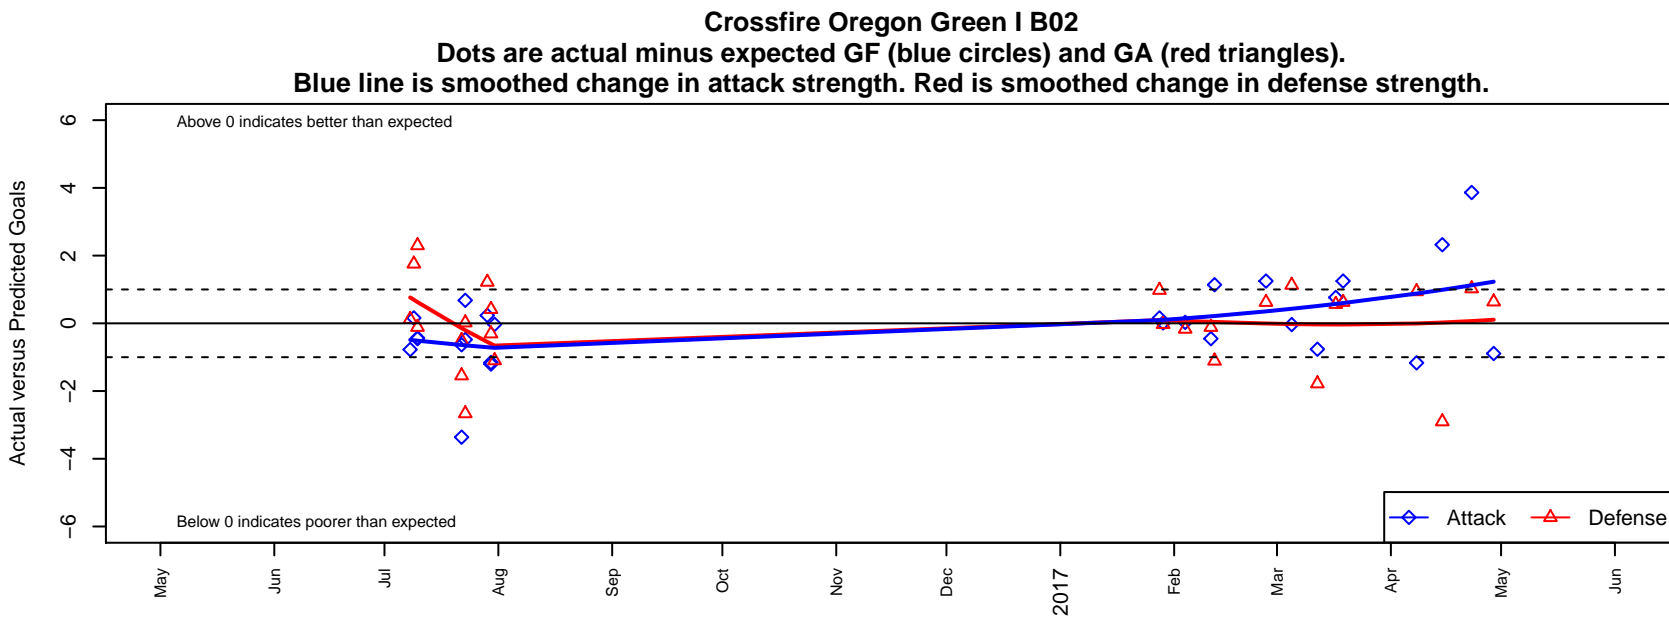

**attack and defense variance (black dot)
relative to other teams
and top 10 in region**

**attack and defense rating
relative to others at age
and all opponents in last 13 months**

**attack and defense rating
relative to others at age
and all opponents in last 13 months**

Crossfire Oregon Green I B02

Crossfire Oregon
Lake Oswego, OR
B02 total strength=1499
attack=12.39 defense=10.29
spr league = Win OYS B02 Premier White

alt names used:
CROSSFIRE OREGON
CROSSFIRE OREGON 02 GREEN 1 (OR)
CROSSFIRE OREGON 02 GREEN 1 (OR)
Crossfire Oregon 02B Green 1
Crossfire Oregon 02B Green 1

Venues played:
2016 Nike Crossfire Challenge Gold Group U15
2016 Oswego Nike Cup U15
2016 Mt Hood Challenge U15 Gold
2016 Win OYS B02 Premier White
2016 OYS State Cup B02